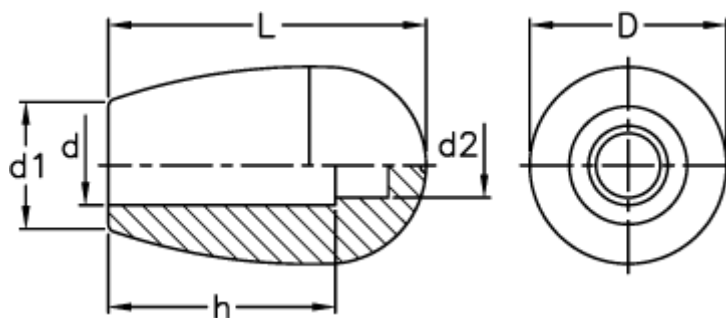

Data Sheet

Article number: 2304151222

Description: E+G Handle
I.622/40 N-10 CLEAN

Measures

$d = 10$
 $D = 26$
 $d_1 = 17$
 $d_2 = 7.5$
 $h = 30$
 $L = 42.0$